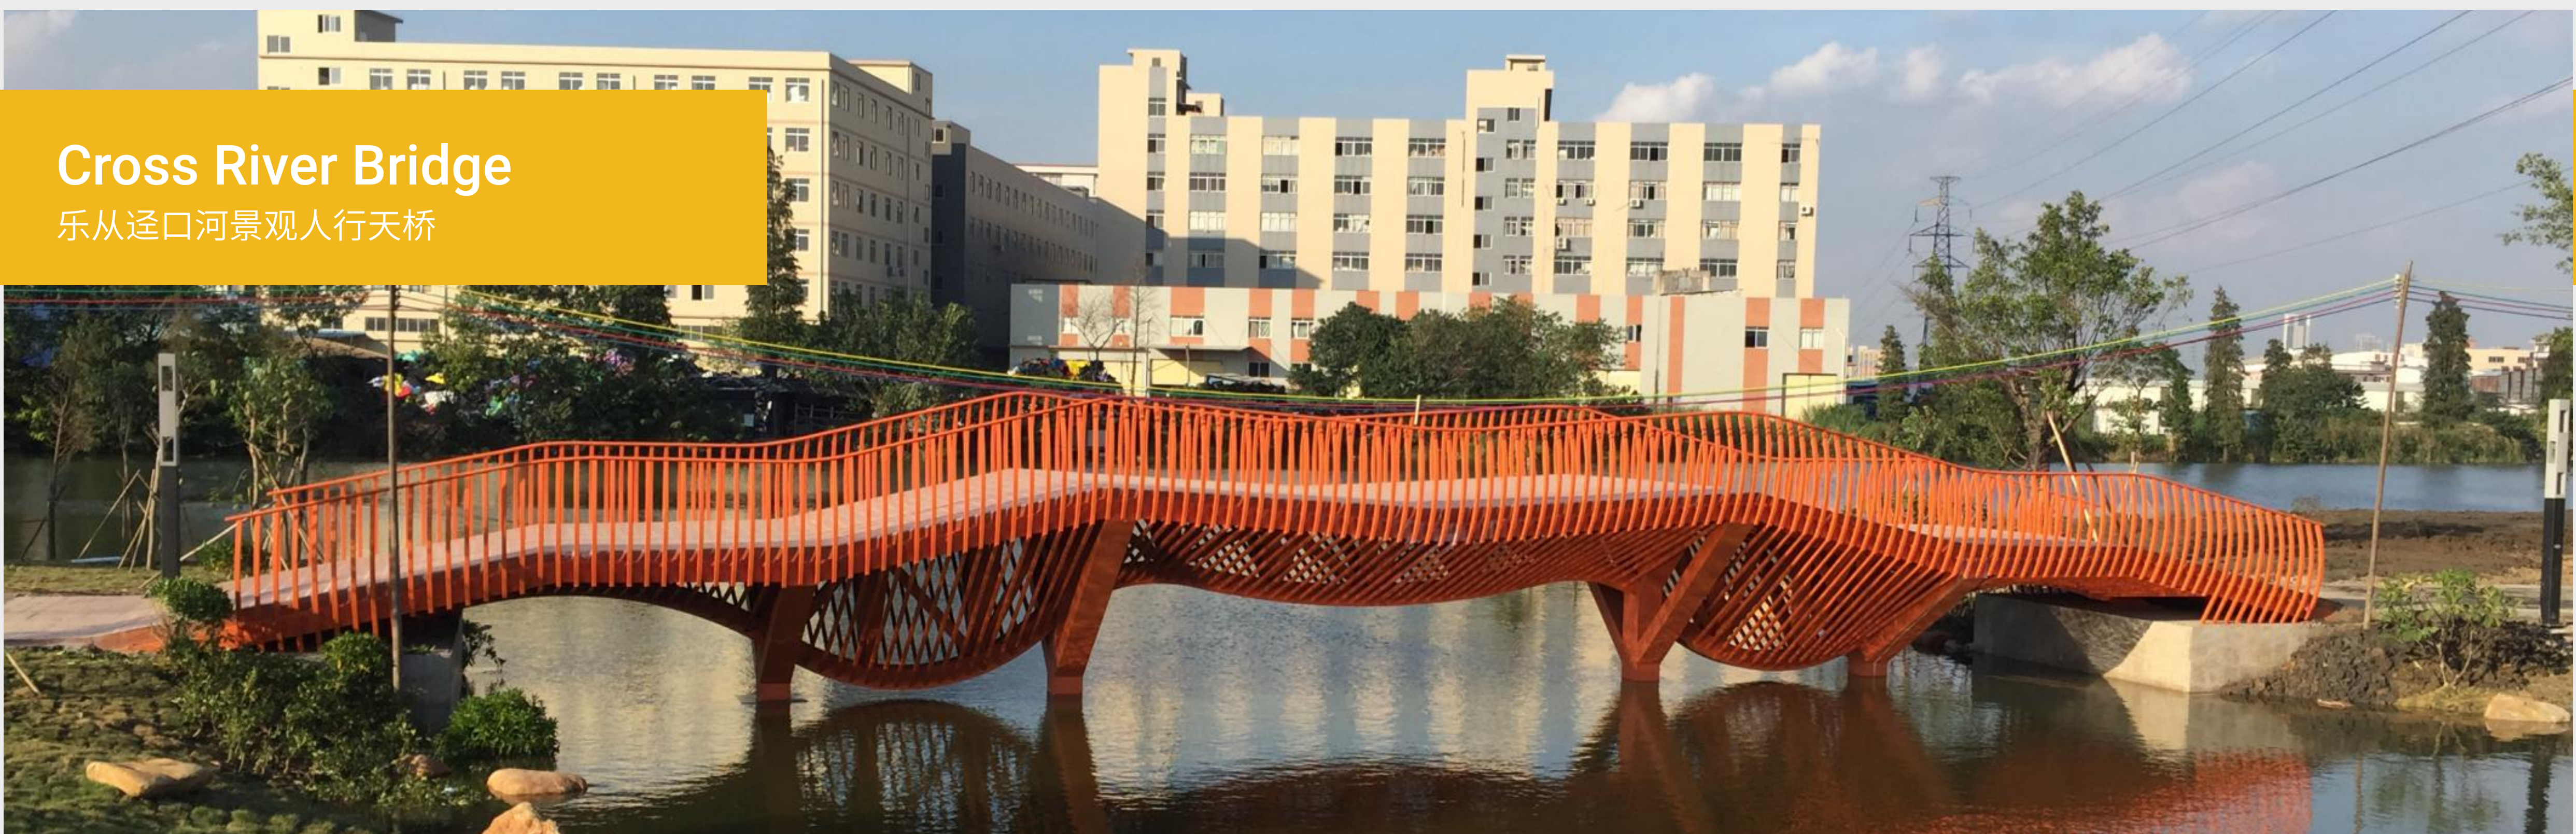

Cross River Bridge

乐从迳口河景观人行天桥